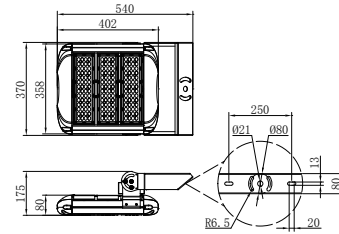

WARRANTY

5 Years

■ Specifications

Picture	Part#	Power	NO. of Modules	Efficacy(IES)	Total Lumen	N.W	EPA	Product Dimensions
	EL-NED-120(FL)	120W	1	160LPW	19,200lm	5.4kg/11.9lbs	/	352x370x175mm 13.9x14.6x6.9in
	EL-NED-200(FL)	200W	2	165LPW	33,000lm	6.5kg/14.3lbs	/	446x370x175mm 17.6x14.6x6.9in
	EL-NED-300(FL)	300W	3	165LPW	49,500lm	7.5kg/16.5lbs	1.04ft ² @30° 1.36ft ² @45° 1.62ft ² @60°	540x370x175mm 21.3x14.6x6.9in
	EL-NED-400(FL)	400W	4	165LPW	66,000lm	7.9kg/17.4lbs	1.25ft ² @30° 1.66ft ² @45° 1.98ft ² @60°	619x410x175mm 24.4x16.1x6.9in
	EL-NED-600(FL)	600W	5	160LPW	96,000lm	12.5kg/27.6lbs	1.36ft ² @30° 1.96ft ² @45° 2.35ft ² @60°	713x410x180mm 28.1x16.1x7.1in
	EL-NED-800(FL)	800W	7	160LPW	128,000lm	17.5kg/38.6lbs	1.42ft ² @30° 1.98ft ² @45° 2.47ft ² @60°	910x420x180mm 35.8x16.5x7.1in
	EL-NED-960(FL)	960W	8	160LPW	153,600lm	20.3kg/44.8lbs	1.59ft ² @30° 2.23ft ² @45° 2.77ft ² @60°	1004x420x180mm 39.5x16.5x7.1in
	EL-NED-1200(FL)	1200W	10	160LPW	192,000lm	25.7kg/56.7lbs	1.94ft ² @30° 2.71ft ² @45° 3.37ft ² @60°	1192x420x180mm 46.9x16.5x7.1in

■ Product Dimensions

120W

200W

300W

400W

600W

800W

960W