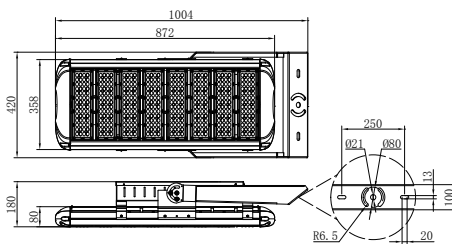

WARRANTY

5 Years

■ Specifications

Picture	Part#	Power	NO. of Modules	Efficacy(IES)	Total Lumen	N.W	EPA	Product Dimensions
	EL-NED-120(FL)	120W	1	160LPW	19,200lm	5.4kg/11.9lbs	/	352x370x175mm 13.9x14.6x6.9in
	EL-NED-200(FL)	200W	2	165LPW	33,000lm	6.5kg/14.3lbs	/	446x370x175mm 17.6x14.6x6.9in
	EL-NED-300(FL)	300W	3	165LPW	49,500lm	7.5kg/16.5lbs	1.04ft ² @30° 1.36ft ² @45° 1.62ft ² @60°	540x370x175mm 21.3x14.6x6.9in
	EL-NED-400(FL)	400W	4	165LPW	66,000lm	7.9kg/17.4lbs	1.25ft ² @30° 1.66ft ² @45° 1.98ft ² @60°	619x410x175mm 24.4x16.1x6.9in
	EL-NED-600(FL)	600W	5	160LPW	96,000lm	12.5kg/27.6lbs	1.36ft ² @30° 1.96ft ² @45° 2.35ft ² @60°	713x410x180mm 28.1x16.1x7.1in
	EL-NED-800(FL)	800W	7	160LPW	128,000lm	17.5kg/38.6lbs	1.42ft ² @30° 1.98ft ² @45° 2.47ft ² @60°	910x420x180mm 35.8x16.5x7.1in
	EL-NED-960(FL)	960W	8	160LPW	153,600lm	20.3kg/44.8lbs	1.59ft ² @30° 2.23ft ² @45° 2.77ft ² @60°	1004x420x180mm 39.5x16.5x7.1in
	EL-NED-1200(FL)	1200W	10	160LPW	192,000lm	25.7kg/56.7lbs	1.94ft ² @30° 2.71ft ² @45° 3.37ft ² @60°	1192x420x180mm 46.9x16.5x7.1in

■ Product Dimensions

120W

200W

300W

400W

600W

800W

960W

1200W

■ Photometrics

40×100°

60×100°

60×120°

70×135°

75×150°

80×150°