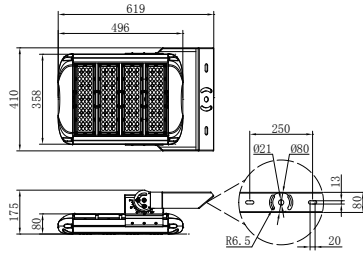

WARRANTY

5 Years

■ Specifications

Picture	Part#	Power	NO. of Modules	Efficacy(IES)	Total Lumen	N.W	EPA	Product Dimensions
	EL-NED-120(FL)	120W	1	160LPW	19,200lm	5.4kg/11.9lbs	/	352x370x175mm 13.9x14.6x6.9in
	EL-NED-200(FL)	200W	2	165LPW	33,000lm	6.5kg/14.3lbs	/	446x370x175mm 17.6x14.6x6.9in
	EL-NED-300(FL)	300W	3	165LPW	49,500lm	7.5kg/16.5lbs	1.04ft ² @30° 1.36ft ² @45° 1.62ft ² @60°	540x370x175mm 21.3x14.6x6.9in
	EL-NED-400(FL)	400W	4	165LPW	66,000lm	7.9kg/17.4lbs	1.25ft ² @30° 1.66ft ² @45° 1.98ft ² @60°	619x410x175mm 24.4x16.1x6.9in
	EL-NED-600(FL)	600W	5	160LPW	96,000lm	12.5kg/27.6lbs	1.36ft ² @30° 1.96ft ² @45° 2.35ft ² @60°	713x410x180mm 28.1x16.1x7.1in
	EL-NED-800(FL)	800W	7	160LPW	128,000lm	17.5kg/38.6lbs	1.42ft ² @30° 1.98ft ² @45° 2.47ft ² @60°	910x420x180mm 35.8x16.5x7.1in
	EL-NED-960(FL)	960W	8	160LPW	153,600lm	20.3kg/44.8lbs	1.59ft ² @30° 2.23ft ² @45° 2.77ft ² @60°	1004x420x180mm 39.5x16.5x7.1in
	EL-NED-1200(FL)	1200W	10	160LPW	192,000lm	25.7kg/56.7lbs	1.94ft ² @30° 2.71ft ² @45° 3.37ft ² @60°	1192x420x180mm 46.9x16.5x7.1in

■ Product Dimensions

120W

200W

300W

400W

600W

800W

960W

1200W

■ Photometrics

40×100°

60×100°

60×120°

70×135°

75×150°

80×150°