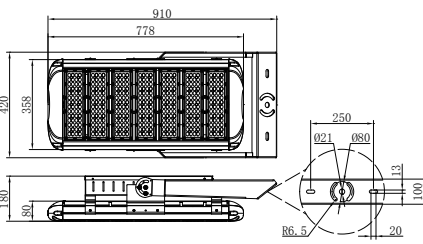

WARRANTY

5 Years

■ Specifications

Picture	Part#	Power	NO. of Modules	Efficacy(IES)	Total Lumen	N.W	EPA	Product Dimensions
	EL-NED-120(FL)	120W	1	160LPW	19,200lm	5.4kg/11.9lbs	/	352x370x175mm 13.9x14.6x6.9in
	EL-NED-200(FL)	200W	2	165LPW	33,000lm	6.5kg/14.3lbs	/	446x370x175mm 17.6x14.6x6.9in
	EL-NED-300(FL)	300W	3	165LPW	49,500lm	7.5kg/16.5lbs	1.04ft ² @30° 1.36ft ² @45° 1.62ft ² @60°	540x370x175mm 21.3x14.6x6.9in
	EL-NED-400(FL)	400W	4	165LPW	66,000lm	7.9kg/17.4lbs	1.25ft ² @30° 1.66ft ² @45° 1.98ft ² @60°	619x410x175mm 24.4x16.1x6.9in
	EL-NED-600(FL)	600W	5	160LPW	96,000lm	12.5kg/27.6lbs	1.36ft ² @30° 1.96ft ² @45° 2.35ft ² @60°	713x410x180mm 28.1x16.1x7.1in
	EL-NED-800(FL)	800W	7	160LPW	128,000lm	17.5kg/38.6lbs	1.42ft ² @30° 1.98ft ² @45° 2.47ft ² @60°	910x420x180mm 35.8x16.5x7.1in
	EL-NED-960(FL)	960W	8	160LPW	153,600lm	20.3kg/44.8lbs	1.59ft ² @30° 2.23ft ² @45° 2.77ft ² @60°	1004x420x180mm 39.5x16.5x7.1in
	EL-NED-1200(FL)	1200W	10	160LPW	192,000lm	25.7kg/56.7lbs	1.94ft ² @30° 2.71ft ² @45° 3.37ft ² @60°	1192x420x180mm 46.9x16.5x7.1in

■ Product Dimensions

120W

200W

300W

400W

600W

800W

960W

1200W

■ Photometrics

40×100°

60×100°

60×120°

70×135°

75×150°

80×150°