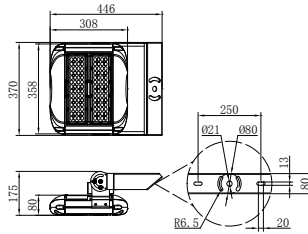

WARRANTY

5 Years

■ Specifications

Picture	Part#	Power	NO. of Modules	Efficacy(IES)	Total Lumen	N.W	EPA	Product Dimensions
	EL-NED-120(FL)	120W	1	160LPW	19,200lm	5.4kg/11.9lbs	/	352x370x175mm 13.9x14.6x6.9in
	EL-NED-200(FL)	200W	2	165LPW	33,000lm	6.5kg/14.3lbs	/	446x370x175mm 17.6x14.6x6.9in
	EL-NED-300(FL)	300W	3	165LPW	49,500lm	7.5kg/16.5lbs	1.04ft ² @30° 1.36ft ² @45° 1.62ft ² @60°	540x370x175mm 21.3x14.6x6.9in
	EL-NED-400(FL)	400W	4	165LPW	66,000lm	7.9kg/17.4lbs	1.25ft ² @30° 1.66ft ² @45° 1.98ft ² @60°	619x410x175mm 24.4x16.1x6.9in
	EL-NED-600(FL)	600W	5	160LPW	96,000lm	12.5kg/27.6lbs	1.36ft ² @30° 1.96ft ² @45° 2.35ft ² @60°	713x410x180mm 28.1x16.1x7.1in
	EL-NED-800(FL)	800W	7	160LPW	128,000lm	17.5kg/38.6lbs	1.42ft ² @30° 1.98ft ² @45° 2.47ft ² @60°	910x420x180mm 35.8x16.5x7.1in
	EL-NED-960(FL)	960W	8	160LPW	153,600lm	20.3kg/44.8lbs	1.59ft ² @30° 2.23ft ² @45° 2.77ft ² @60°	1004x420x180mm 39.5x16.5x7.1in
	EL-NED-1200(FL)	1200W	10	160LPW	192,000lm	25.7kg/56.7lbs	1.94ft ² @30° 2.71ft ² @45° 3.37ft ² @60°	1192x420x180mm 46.9x16.5x7.1in

■ Product Dimensions

120W

200W

300W

400W

600W

800W

960W