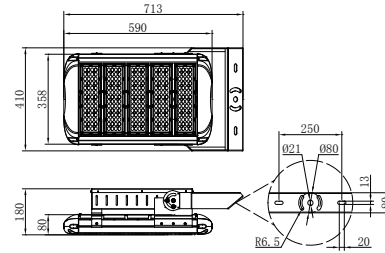

WARRANTY

5 Years

■ Specifications

Picture	Part#	Power	NO. of Modules	Efficacy(IES)	Total Lumen	N.W	EPA	Product Dimensions
	EL-NED-120(FL)	120W	1	160LPW	19,200lm	5.4kg/11.9lbs	/	352x370x175mm 13.9x14.6x6.9in
	EL-NED-200(FL)	200W	2	165LPW	33,000lm	6.5kg/14.3lbs	/	446x370x175mm 17.6x14.6x6.9in
	EL-NED-300(FL)	300W	3	165LPW	49,500lm	7.5kg/16.5lbs	1.04ft ² @30° 1.36ft ² @45° 1.62ft ² @60°	540x370x175mm 21.3x14.6x6.9in
	EL-NED-400(FL)	400W	4	165LPW	66,000lm	7.9kg/17.4lbs	1.25ft ² @30° 1.66ft ² @45° 1.98ft ² @60°	619x410x175mm 24.4x16.1x6.9in
	EL-NED-600(FL)	600W	5	160LPW	96,000lm	12.5kg/27.6lbs	1.36ft ² @30° 1.96ft ² @45° 2.35ft ² @60°	713x410x180mm 28.1x16.1x7.1in
	EL-NED-800(FL)	800W	7	160LPW	128,000lm	17.5kg/38.6lbs	1.42ft ² @30° 1.98ft ² @45° 2.47ft ² @60°	910x420x180mm 35.8x16.5x7.1in
	EL-NED-960(FL)	960W	8	160LPW	153,600lm	20.3kg/44.8lbs	1.59ft ² @30° 2.23ft ² @45° 2.77ft ² @60°	1004x420x180mm 39.5x16.5x7.1in
	EL-NED-1200(FL)	1200W	10	160LPW	192,000lm	25.7kg/56.7lbs	1.94ft ² @30° 2.71ft ² @45° 3.37ft ² @60°	1192x420x180mm 46.9x16.5x7.1in

■ Product Dimensions

120W

200W

300W

400W

600W

800W

960W

1200W

■ Photometrics

40×100°

60×100°

60×120°

70×135°

75×150°

80×150°