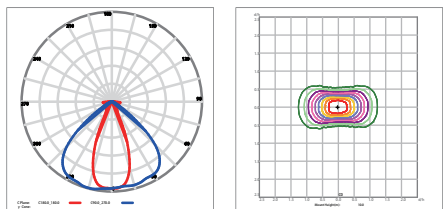

■ Photometrics

40×100°