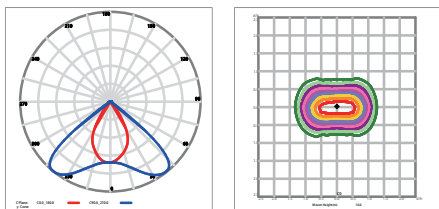

■ Photometrics

60×100°