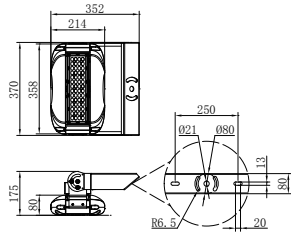

WARRANTY

5 Years

■ Specifications

Picture	Part#	Power	NO. of Modules	Efficacy(IES)	Total Lumen	N.W	EPA	Product Dimensions
	EL-NED-120(FL)	120W	1	160LPW	19,200lm	5.4kg/11.9lbs	/	352x370x175mm 13.9x14.6x6.9in
	EL-NED-200(FL)	200W	2	165LPW	33,000lm	6.5kg/14.3lbs	/	446x370x175mm 17.6x14.6x6.9in
	EL-NED-300(FL)	300W	3	165LPW	49,500lm	7.5kg/16.5lbs	1.04ft ² @30° 1.36ft ² @45° 1.62ft ² @60°	540x370x175mm 21.3x14.6x6.9in
	EL-NED-400(FL)	400W	4	165LPW	66,000lm	7.9kg/17.4lbs	1.25ft ² @30° 1.66ft ² @45° 1.98ft ² @60°	619x410x175mm 24.4x16.1x6.9in
	EL-NED-600(FL)	600W	5	160LPW	96,000lm	12.5kg/27.6lbs	1.36ft ² @30° 1.96ft ² @45° 2.35ft ² @60°	713x410x180mm 28.1x16.1x7.1in
	EL-NED-800(FL)	800W	7	160LPW	128,000lm	17.5kg/38.6lbs	1.42ft ² @30° 1.98ft ² @45° 2.47ft ² @60°	910x420x180mm 35.8x16.5x7.1in
	EL-NED-960(FL)	960W	8	160LPW	153,600lm	20.3kg/44.8lbs	1.59ft ² @30° 2.23ft ² @45° 2.77ft ² @60°	1004x420x180mm 39.5x16.5x7.1in
	EL-NED-1200(FL)	1200W	10	160LPW	192,000lm	25.7kg/56.7lbs	1.94ft ² @30° 2.71ft ² @45° 3.37ft ² @60°	1192x420x180mm 46.9x16.5x7.1in

■ Product Dimensions

120W

200W

300W

400W

600W

800W

960W

1200W

■ Photometrics

40×100°

60×100°

60×120°

70×135°

75×150°

80×150°