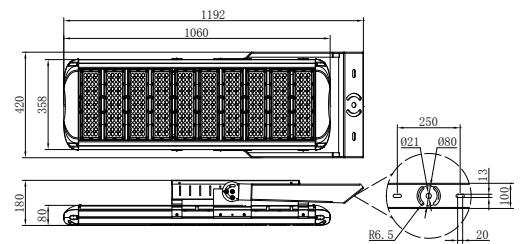

WARRANTY

5 Years

■ Specifications

Picture	Part#	Power	NO. of Modules	Efficacy(IES)	Total Lumen	N.W	EPA	Product Dimensions
	EL-NED-120(FL)	120W	1	160LPW	19,200lm	5.4kg/11.9lbs	/	352x370x175mm 13.9x14.6x6.9in
	EL-NED-200(FL)	200W	2	165LPW	33,000lm	6.5kg/14.3lbs	/	446x370x175mm 17.6x14.6x6.9in
	EL-NED-300(FL)	300W	3	165LPW	49,500lm	7.5kg/16.5lbs	1.04ft ² @30° 1.36ft ² @45° 1.62ft ² @60°	540x370x175mm 21.3x14.6x6.9in
	EL-NED-400(FL)	400W	4	165LPW	66,000lm	7.9kg/17.4lbs	1.25ft ² @30° 1.66ft ² @45° 1.98ft ² @60°	619x410x175mm 24.4x16.1x6.9in
	EL-NED-600(FL)	600W	5	160LPW	96,000lm	12.5kg/27.6lbs	1.36ft ² @30° 1.96ft ² @45° 2.35ft ² @60°	713x410x180mm 28.1x16.1x7.1in
	EL-NED-800(FL)	800W	7	160LPW	128,000lm	17.5kg/38.6lbs	1.42ft ² @30° 1.98ft ² @45° 2.47ft ² @60°	910x420x180mm 35.8x16.5x7.1in
	EL-NED-960(FL)	960W	8	160LPW	153,600lm	20.3kg/44.8lbs	1.59ft ² @30° 2.23ft ² @45° 2.77ft ² @60°	1004x420x180mm 39.5x16.5x7.1in
	EL-NED-1200(FL)	1200W	10	160LPW	192,000lm	25.7kg/56.7lbs	1.94ft ² @30° 2.71ft ² @45° 3.37ft ² @60°	1192x420x180mm 46.9x16.5x7.1in

■ Product Dimensions

120W

200W

300W

400W

600W

800W

960W

1200W

■ Photometrics

40×100°

60×100°

60×120°

70×135°

75×150°

80×150°