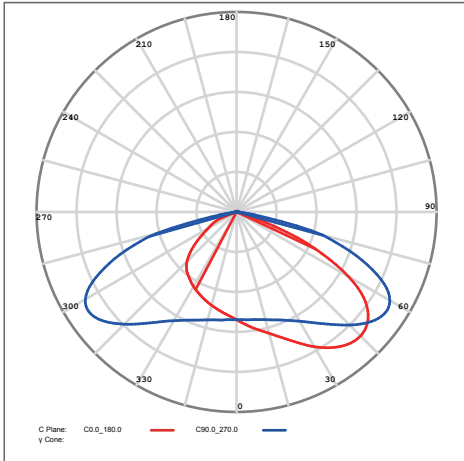

■ Photometrics

90x150 DEGREE (Type III-S)

130 DEGREE (Type V-S)

■ **Mounting Options & Accessories**

Image	Product Code	Product Description
	SP-SA	Side Arm
	SP-SAA	Adapter(for Side Arm+Round pole)
	SP-SF	Slip Fitter
	SP-TR	Trunnion