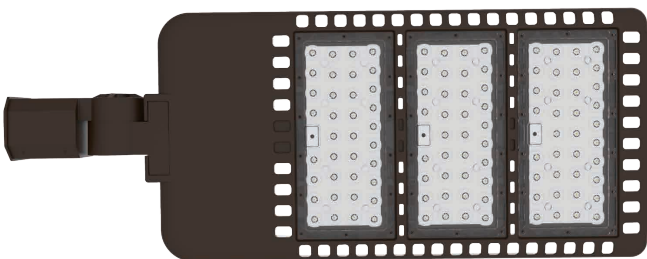

Orion™
Die Cast Area and Roadway Light
 50W~300W

FEATURES

- Weather-proof One Piece Die-cast Aluminum Housing
- Top Grade UV Resistance Polycarbonate Lens
- Easy Installation & Maintenance
- IoT Smart Control Compatible
- 10-year Warranty Available Upon Request
- CE, RoHS, ETL, DLC

ENVIRONMENTAL

Operating Temperature	-30 to 50°C (-22 to 122°F)
Storing Temperature	-40 to 80°C (-40 to 176°F)
Humidity	15% to 95% RH

WARRANTY

5 Years

■ Specifications

Picture	Part#	Power	NO. of Modules	Efficacy(IES)	Total Lumen	N.W	Product Dimensions
	EO-ARORN-50	50W	1	150lm/W	7,500lm	4.5kg/9.9lbs	485x300x75mm 19.1x11.8x2.9in
	EO-ARORN-100	100W	1	145lm/W	14,500lm	4.5kg/9.9lbs	485x300x75mm 19.1x11.8x2.9in
	EO-ARORN-150	150W	1	130lm/W	19,500lm	4.5kg/9.9lbs	485x300x75mm 19.1x11.8x2.9in
	EO-ARORN-200	200W	2	145lm/W	29,000lm	5.9kg/13.0lbs	620x300x75mm 24.4x11.8x2.9in
	EO-ARORN-240	240W	3	150lm/W	36,000lm	8.4kg/18.5lbs	790x300x75mm 31.1x11.8x2.9in
	EO-ARORN-300	300W	3	145lm/W	43,500lm	8.4kg/18.5lbs	790x300x75mm 31.1x11.8x2.9in

■ Photometrics

90x150 DEGREE (Type III-S)

130 DEGREE (Type V-S)

■ **Mounting Options & Accessories**

Image	Product Code	Product Description
	SP-SA	Side Arm
	SP-SAA	Adapter(for Side Arm+Round pole)
	SP-SF	Slip Fitter
	SP-TR	Trunnion