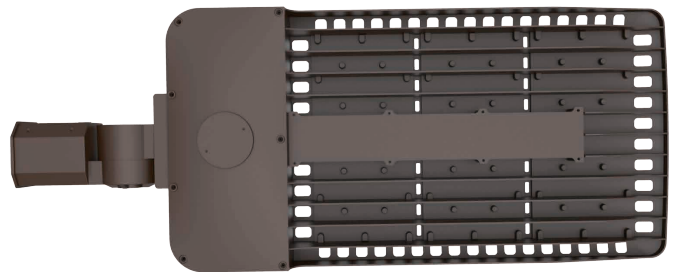

Orion™
Die Cast Area and Roadway Light
 50W~300W

FEATURES

- Weather-proof One Piece Die-cast Aluminum Housing
- Top Grade UV Resistance Polycarbonate Lens
- Easy Installation & Maintenance
- IoT Smart Control Compatible
- 10-year Warranty Available Upon Request
- CE, RoHS, ETL, DLC

ENVIRONMENTAL

Operating Temperature	-30 to 50°C (-22 to 122°F)
Storing Temperature	-40 to 80°C (-40 to 176°F)
Humidity	15% to 95% RH

WARRANTY

5 Years

■ Specifications

Picture	Part#	Power	NO. of Modules	Efficacy(IES)	Total Lumen	N.W	Product Dimensions
	EO-ARORN-50	50W	1	150lm/W	7,500lm	4.5kg/9.9lbs	485x300x75mm 19.1x11.8x2.9in
	EO-ARORN-100	100W	1	145lm/W	14,500lm	4.5kg/9.9lbs	485x300x75mm 19.1x11.8x2.9in
	EO-ARORN-150	150W	1	130lm/W	19,500lm	4.5kg/9.9lbs	485x300x75mm 19.1x11.8x2.9in
	EO-ARORN-200	200W	2	145lm/W	29,000lm	5.9kg/13.0lbs	620x300x75mm 24.4x11.8x2.9in
	EO-ARORN-240	240W	3	150lm/W	36,000lm	8.4kg/18.5lbs	790x300x75mm 31.1x11.8x2.9in
	EO-ARORN-300	300W	3	145lm/W	43,500lm	8.4kg/18.5lbs	790x300x75mm 31.1x11.8x2.9in

■ Photometrics

90x150 DEGREE (Type III-S)

130 DEGREE (Type V-S)

■ **Mounting Options & Accessories**

Image	Product Code	Product Description
	SP-SA	Side Arm
	SP-SAA	Adapter(for Side Arm+Round pole)
	SP-SF	Slip Fitter
	SP-TR	Trunnion