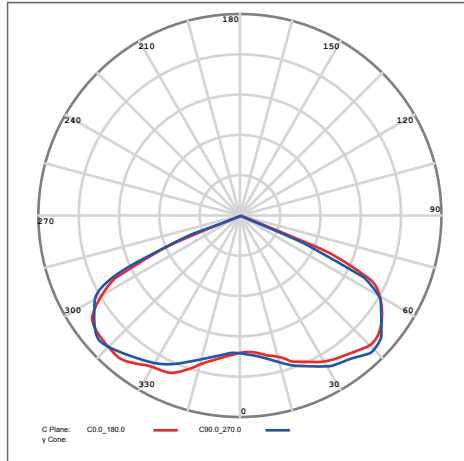

ENVIRONMENTAL

Operating Temperature	-30 to 50°C (-22 to 122°F)
Storing Temperature	-40 to 80°C (-40 to 176°F)
Humidity	15% to 95% RH

WARRANTY

5 Years

■ Specifications

Picture	Part#	Power	NO. of Modules	Efficacy(IES)	Total Lumen	N.W	Product Dimensions
	EO-ARORN-50	50W	1	150lm/W	7,500lm	4.5kg/9.9lbs	485x300x75mm 19.1x11.8x2.9in
	EO-ARORN-100	100W	1	145lm/W	14,500lm	4.5kg/9.9lbs	485x300x75mm 19.1x11.8x2.9in
	EO-ARORN-150	150W	1	130lm/W	19,500lm	4.5kg/9.9lbs	485x300x75mm 19.1x11.8x2.9in
	EO-ARORN-200	200W	2	145lm/W	29,000lm	5.9kg/13.0lbs	620x300x75mm 24.4x11.8x2.9in
	EO-ARORN-240	240W	3	150lm/W	36,000lm	8.4kg/18.5lbs	790x300x75mm 31.1x11.8x2.9in
	EO-ARORN-300	300W	3	145lm/W	43,500lm	8.4kg/18.5lbs	790x300x75mm 31.1x11.8x2.9in

■ Photometrics

90x150 DEGREE (Type III-S)

130 DEGREE (Type V-S)

■ **Mounting Options & Accessories**

Image	Product Code	Product Description
	SP-SA	Side Arm
	SP-SAA	Adapter(for Side Arm+Round pole)
	SP-SF	Slip Fitter
	SP-TR	Trunnion